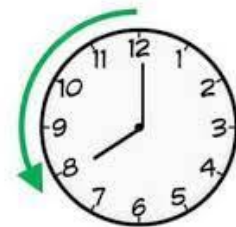

# Grid references

Naughty Elephants Squirt Water  
 North East South West

**P** Is at grid reference  
 24 56

 Is at grid reference  
 26 55

Newcastle is in the North East of England.

Bridgewater school is in the West of Newcastle.

Clockwise

Anti-Clockwise

Key vocabulary	
compass	A <b>compass</b> is an instrument that you use for finding directions. It has a <u>dial</u> and a magnetic needle that <u>always</u> points to the north.
dial	The face of a compass.
magnet	An object which produces a magnetic force that pulls certain objects towards it.
magnetic	Objects which are attracted to a magnet are magnetic. Objects containing iron, nickel or cobalt metals are magnetic.
Magnetic field	The area around a magnet where there is a magnetic force which will pull magnetic objects towards the magnet
Poles	North and south poles are found at different ends of a magnet.
Grid reference	a method of locating a point on a map or plan by a number referring to the lines of a grid drawn upon the map or plan