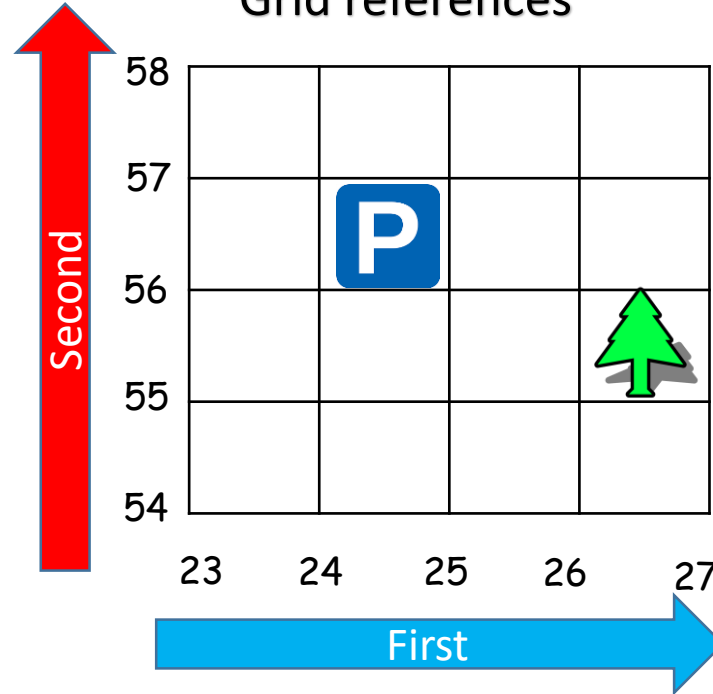

# The cardinal points on a compass

# Grid references

Naughty Elephants Squirt Water  
 North East South West

**P** Is at grid reference  
 24 56

 Is at grid reference  
 26 55

Newcastle is in the North East of England.

Bridgewater school is in the West of Newcastle.

Clockwise

Anti-Clockwise

Key vocabulary	
compass	A <b>compass</b> is an instrument that you use for finding directions. It has a <u>dial</u> and a magnetic needle that <u>always</u> points to the north.
dial	The face of a compass.
magnet	An object which produces a magnetic force that pulls certain objects towards it.
magnetic	Objects which are attracted to a magnet are magnetic. Objects containing iron, nickel or cobalt metals are magnetic.
Magnetic field	The area around a magnet where there is a magnetic force which will pull magnetic objects towards the magnet
Poles	North and south poles are found at different ends of a magnet.
Grid reference	a method of locating a point on a map or plan by a number referring to the lines of a grid drawn upon the map or plan