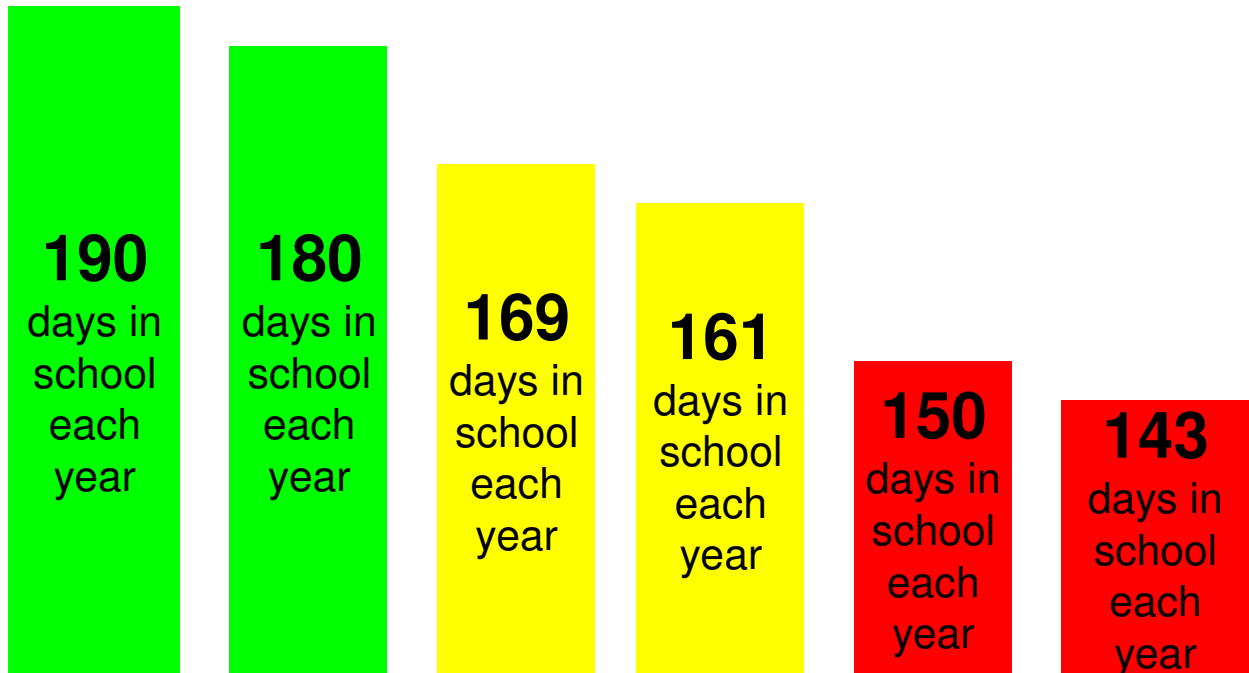

GOOD ATTENDANCE MEANS.....

being in school at least 95% of the time
or between 180 and 190 days

100%
attendance

95%
attendance

89%
attendance

85%
attendance

79%
attendance

75%
attendance

Best chance of success

Poor attendance - less
chance of success

Very poor attendance -
serious impact on
education and life chances

SAFETY ZONE

AT RISK

DANGER ZONE

**THERE ARE ONLY 190 SCHOOL DAYS
EACH YEAR, THAT MEANS 175 DAYS
NOT AT SCHOOL FOR SHOPPING AND
HOLIDAYS**